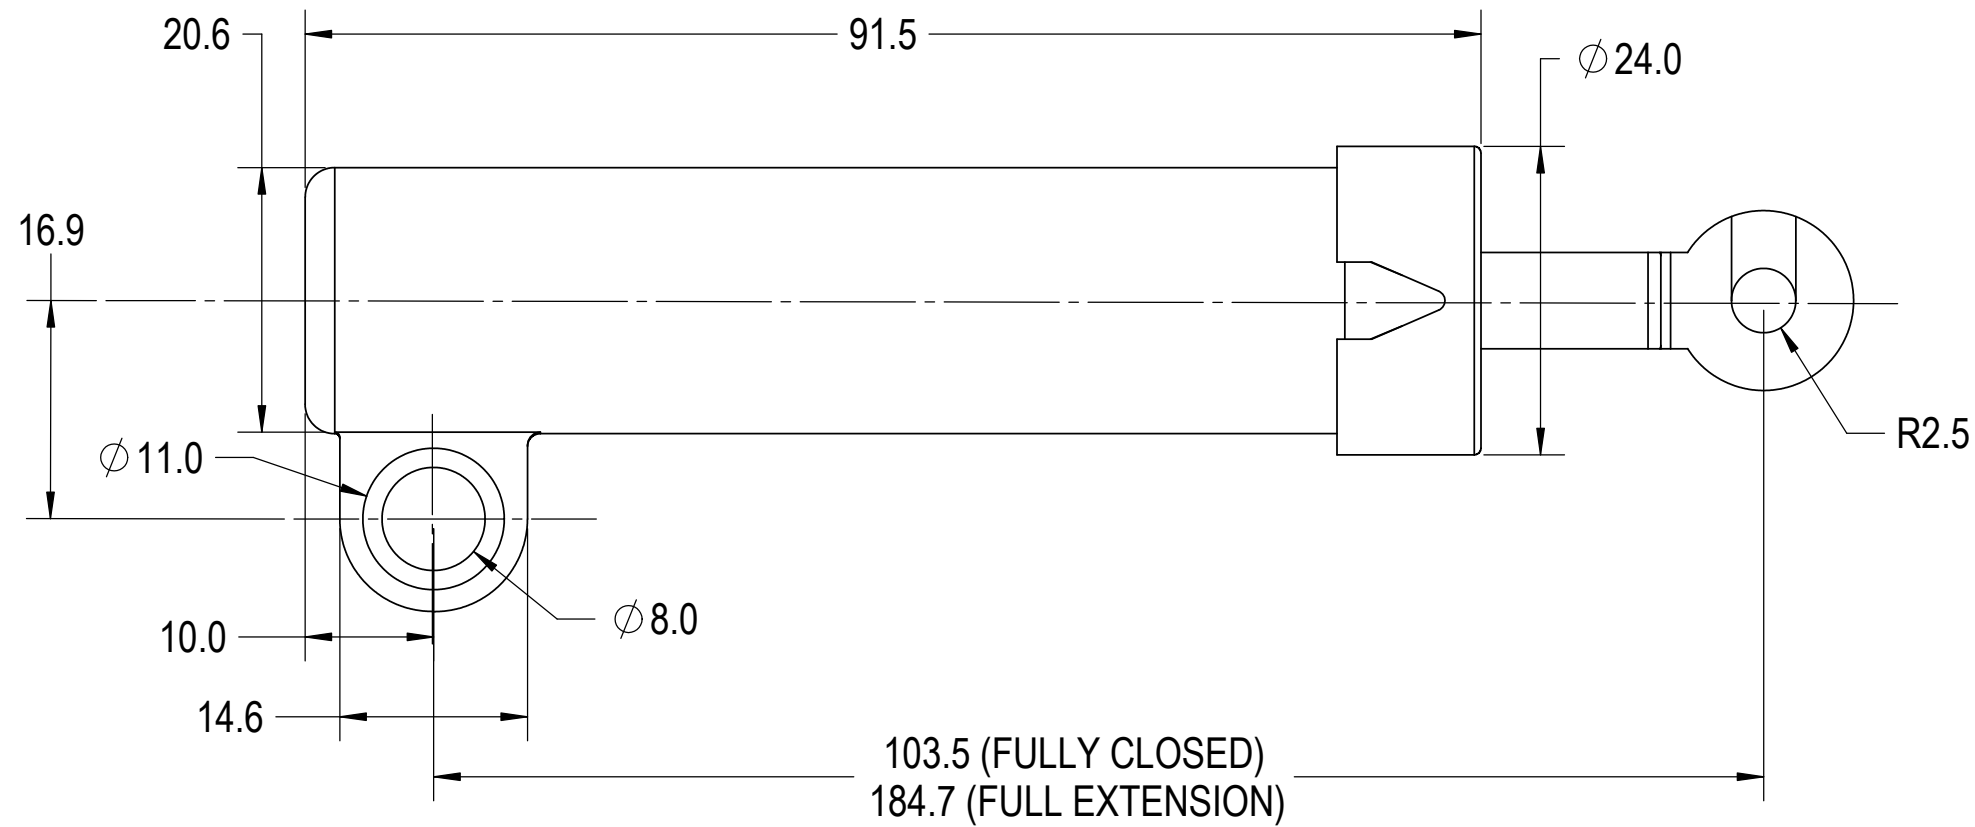

This document and its contents contain proprietary information of ITW Delpro, an Illinois Tool Works company.

FOR REFERENCE ONLY

PLEASE CONTACT ITW DELPRO FOR LATEST PRINT
www.itwdelpro.com

METRIC ALL DIMENSIONS
IN MILLIMETERS

ITW DELPRO

21601 S. HARLEM AVENUE FRANKFORT, IL 60423

PART NAME

GRAVITY PISTON DAMPER

PART NO.

41-003029