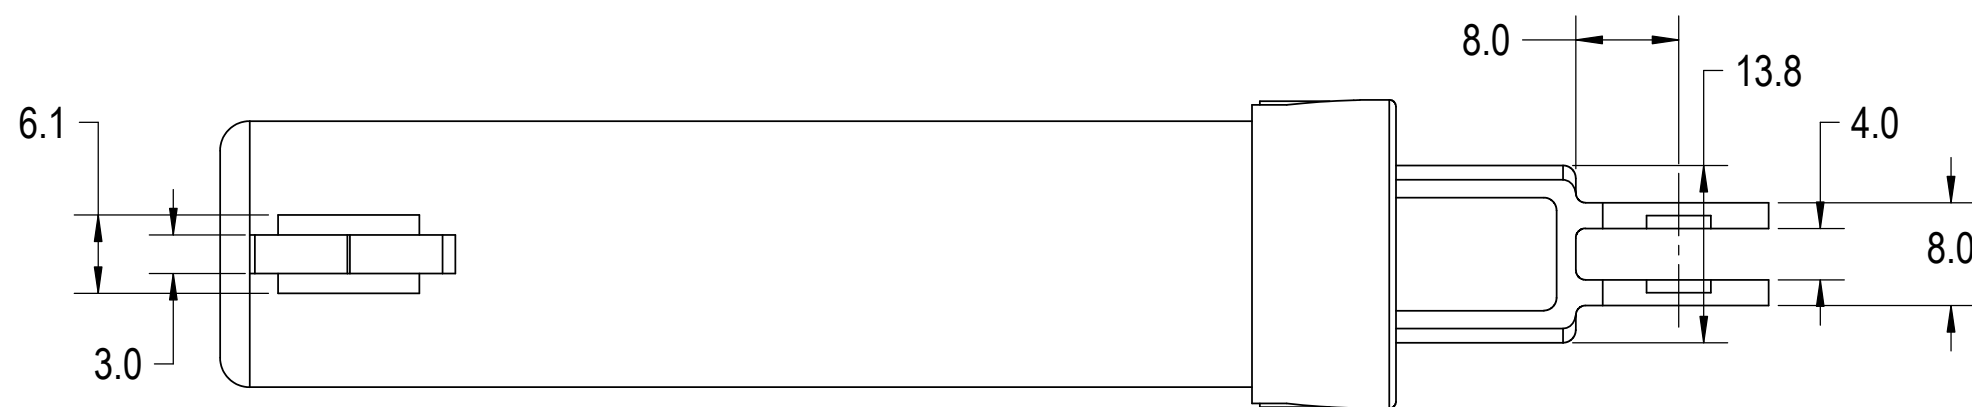

This document and its contents contain proprietary information of ITW Delpro, an Illinois Tool Works company.

FOR REFERENCE ONLY

PLEASE CONTACT ITW DELPRO FOR LATEST PRINT
www.itwdelpro.com

METRIC ALL DIMENSIONS
IN MILLIMETERS

ITW DELPRO

21601 S. HARLEM AVENUE FRANKFORT, IL 60423

PART NAME

GRAVITY PISTON DAMPER

PART NO.

41-003029