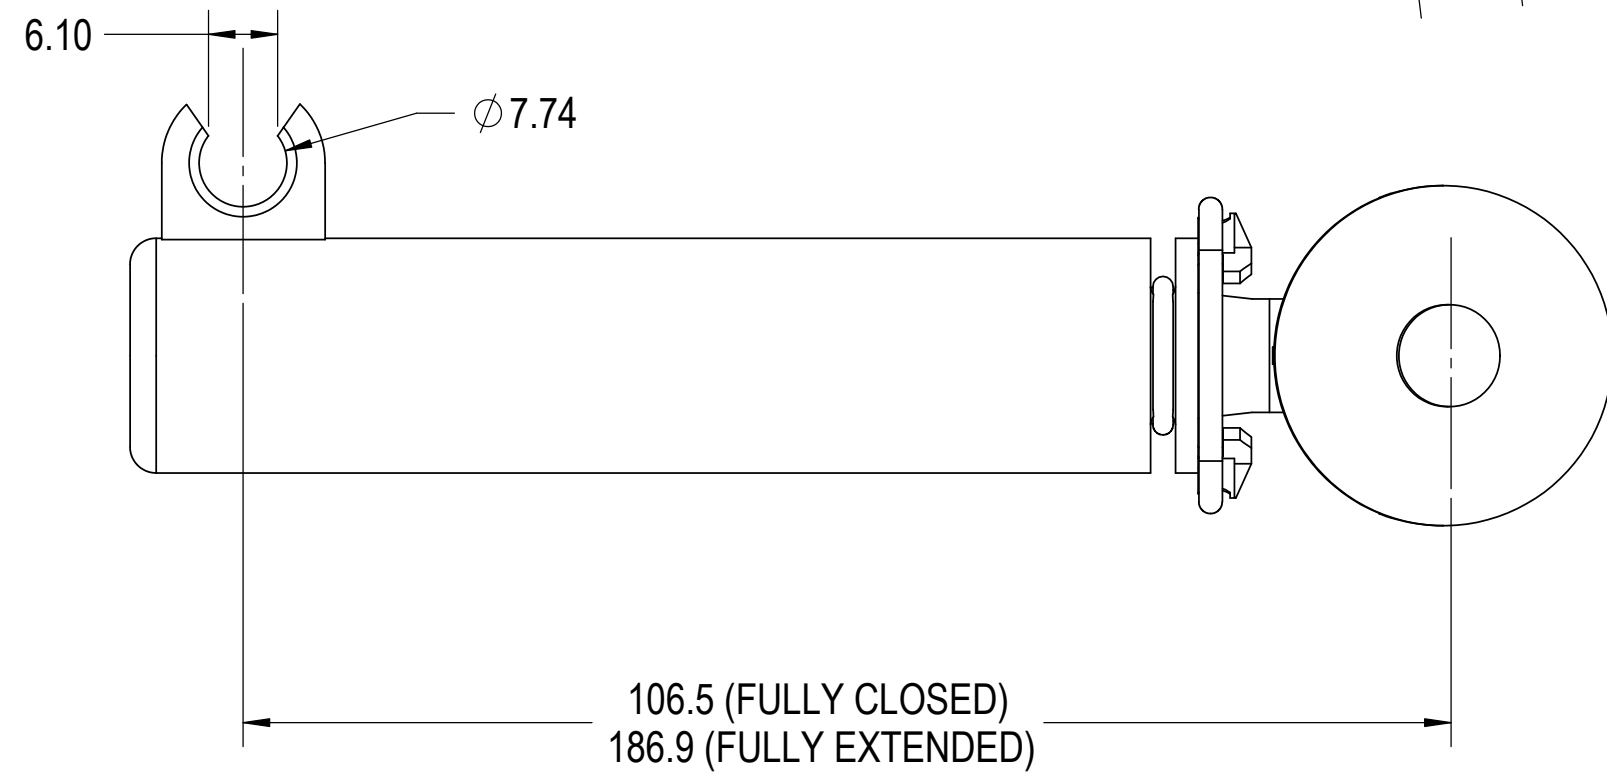

This document and its contents contain proprietary information of ITW Delpro, an Illinois Tool Works company.

FOR REFERENCE ONLY

PLEASE CONTACT ITW DELPRO FOR LATEST PRINT
www.itwdelpro.com

METRIC ALL DIMENSIONS
IN MILLIMETERS

ITW DELPRO

21601 S. HARLEM AVENUE FRANKFORT, IL 60423

PART NAME

DIRECT-MOUNT PISTON DAMPER

PART NO.

41-005344