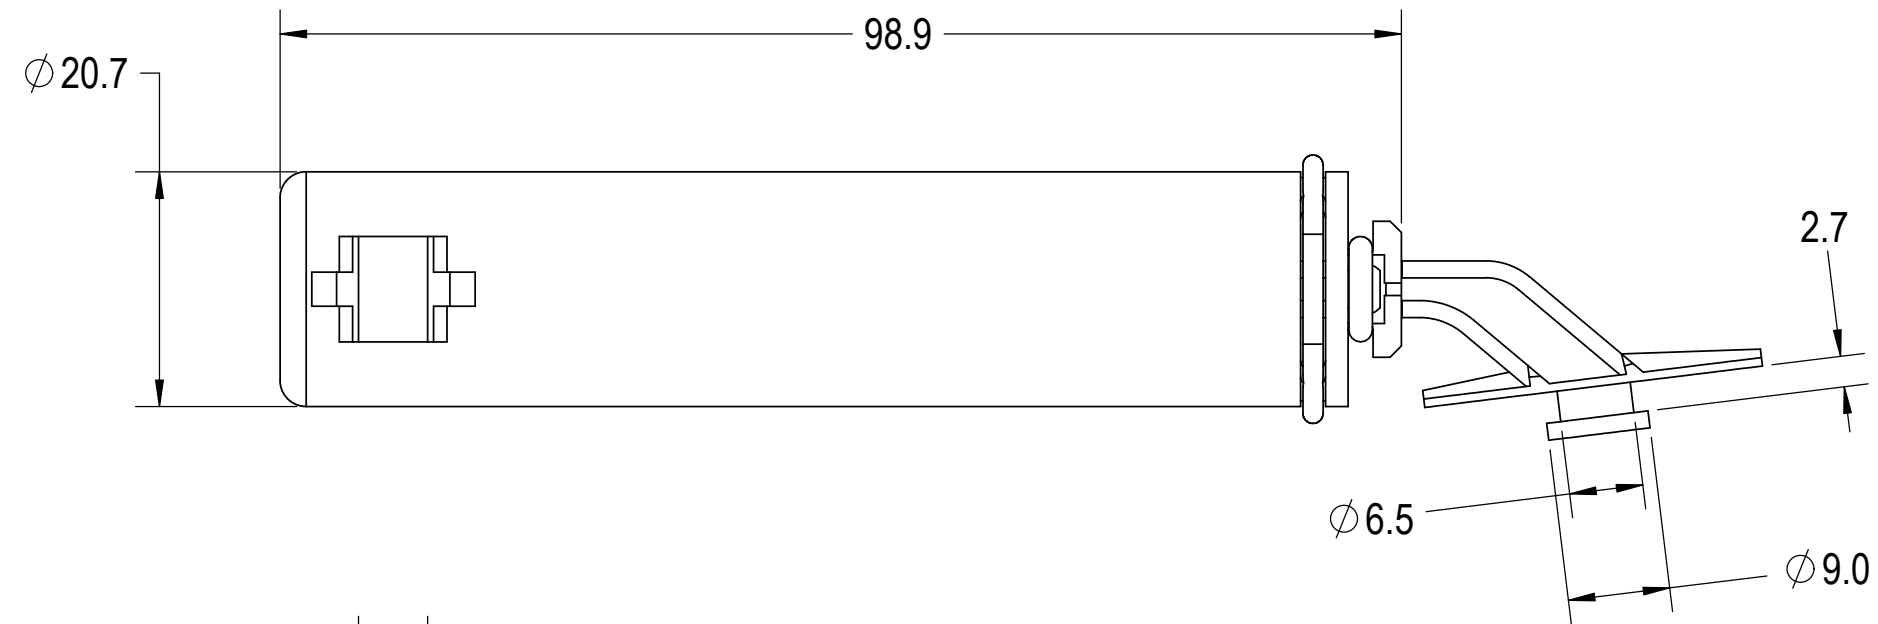

This document and its contents contain proprietary information of ITW Delpro, an Illinois Tool Works company.

FOR REFERENCE ONLY

PLEASE CONTACT ITW DELPRO FOR LATEST PRINT
www.itwdelpro.com

METRIC ALL DIMENSIONS
IN MILLIMETERS

ITW DELPRO

21601 S. HARLEM AVENUE FRANKFORT, IL 60423

PART NAME

DIRECT-MOUNT PISTON DAMPER

PART NO.

41-005344