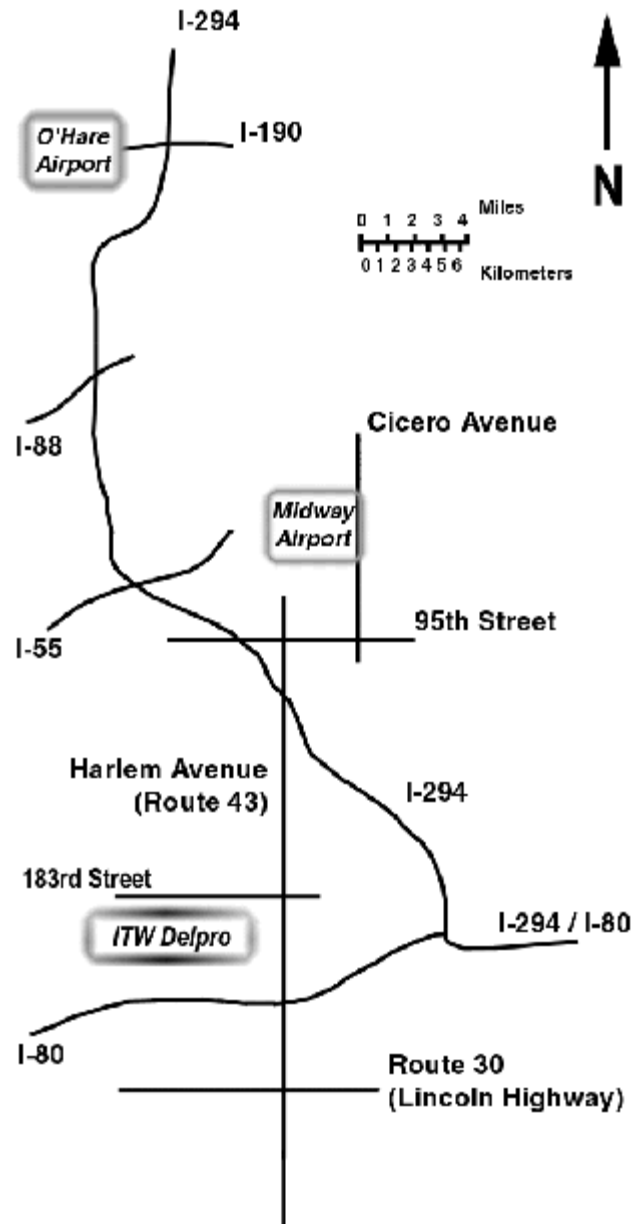

Driving Directions to
ITW Delpro
Battery Indicators

8440 West 183rd Place Unit A
Tinley Park, IL 60487
708-342-2801

Driving Directions from O'Hare Airport:

1. Exit the airport via I-190 East and take tollway I-294 going South (4 tolls will be paid)
 2. Travel on I-294 going South for ~35 miles and exit I-80 West
 3. Travel on I-80 going West for ~6.5 miles and exit Harlem Avenue (Route 43) North
 4. On Harlem Avenue, travel to the first traffic light and turn West onto 183rd Street (note, this is a very short distance)
 5. Travel West on 183rd Street, travel past 80th Avenue
 6. Continue on 183rd Street for a short distance more and turn South onto 183rd Place
 7. Travel South on 183rd Place - it will bend West. ITW Delpro will be on the right hand side
- (Total travel distance is approximately 44 miles)

Driving Directions from Midway Airport:

1. Exit the airport and take Cicero Avenue (Route 50) South to 95th Street West (right)
 2. Travel on 95th Street going West for ~3 miles and turn South (left) onto Harlem Avenue (Route 43)
 3. Travel on Harlem Avenue, turn West onto 183rd Street
 4. Travel West on 183rd Street, travel past 80th Avenue
 5. Continue on 183rd Street for a short distance more and turn South onto 183rd Place
 6. Travel South on 183rd Place - it will bend West. ITW Delpro will be on the right hand side
- (Total travel distance is approximately 21 miles)